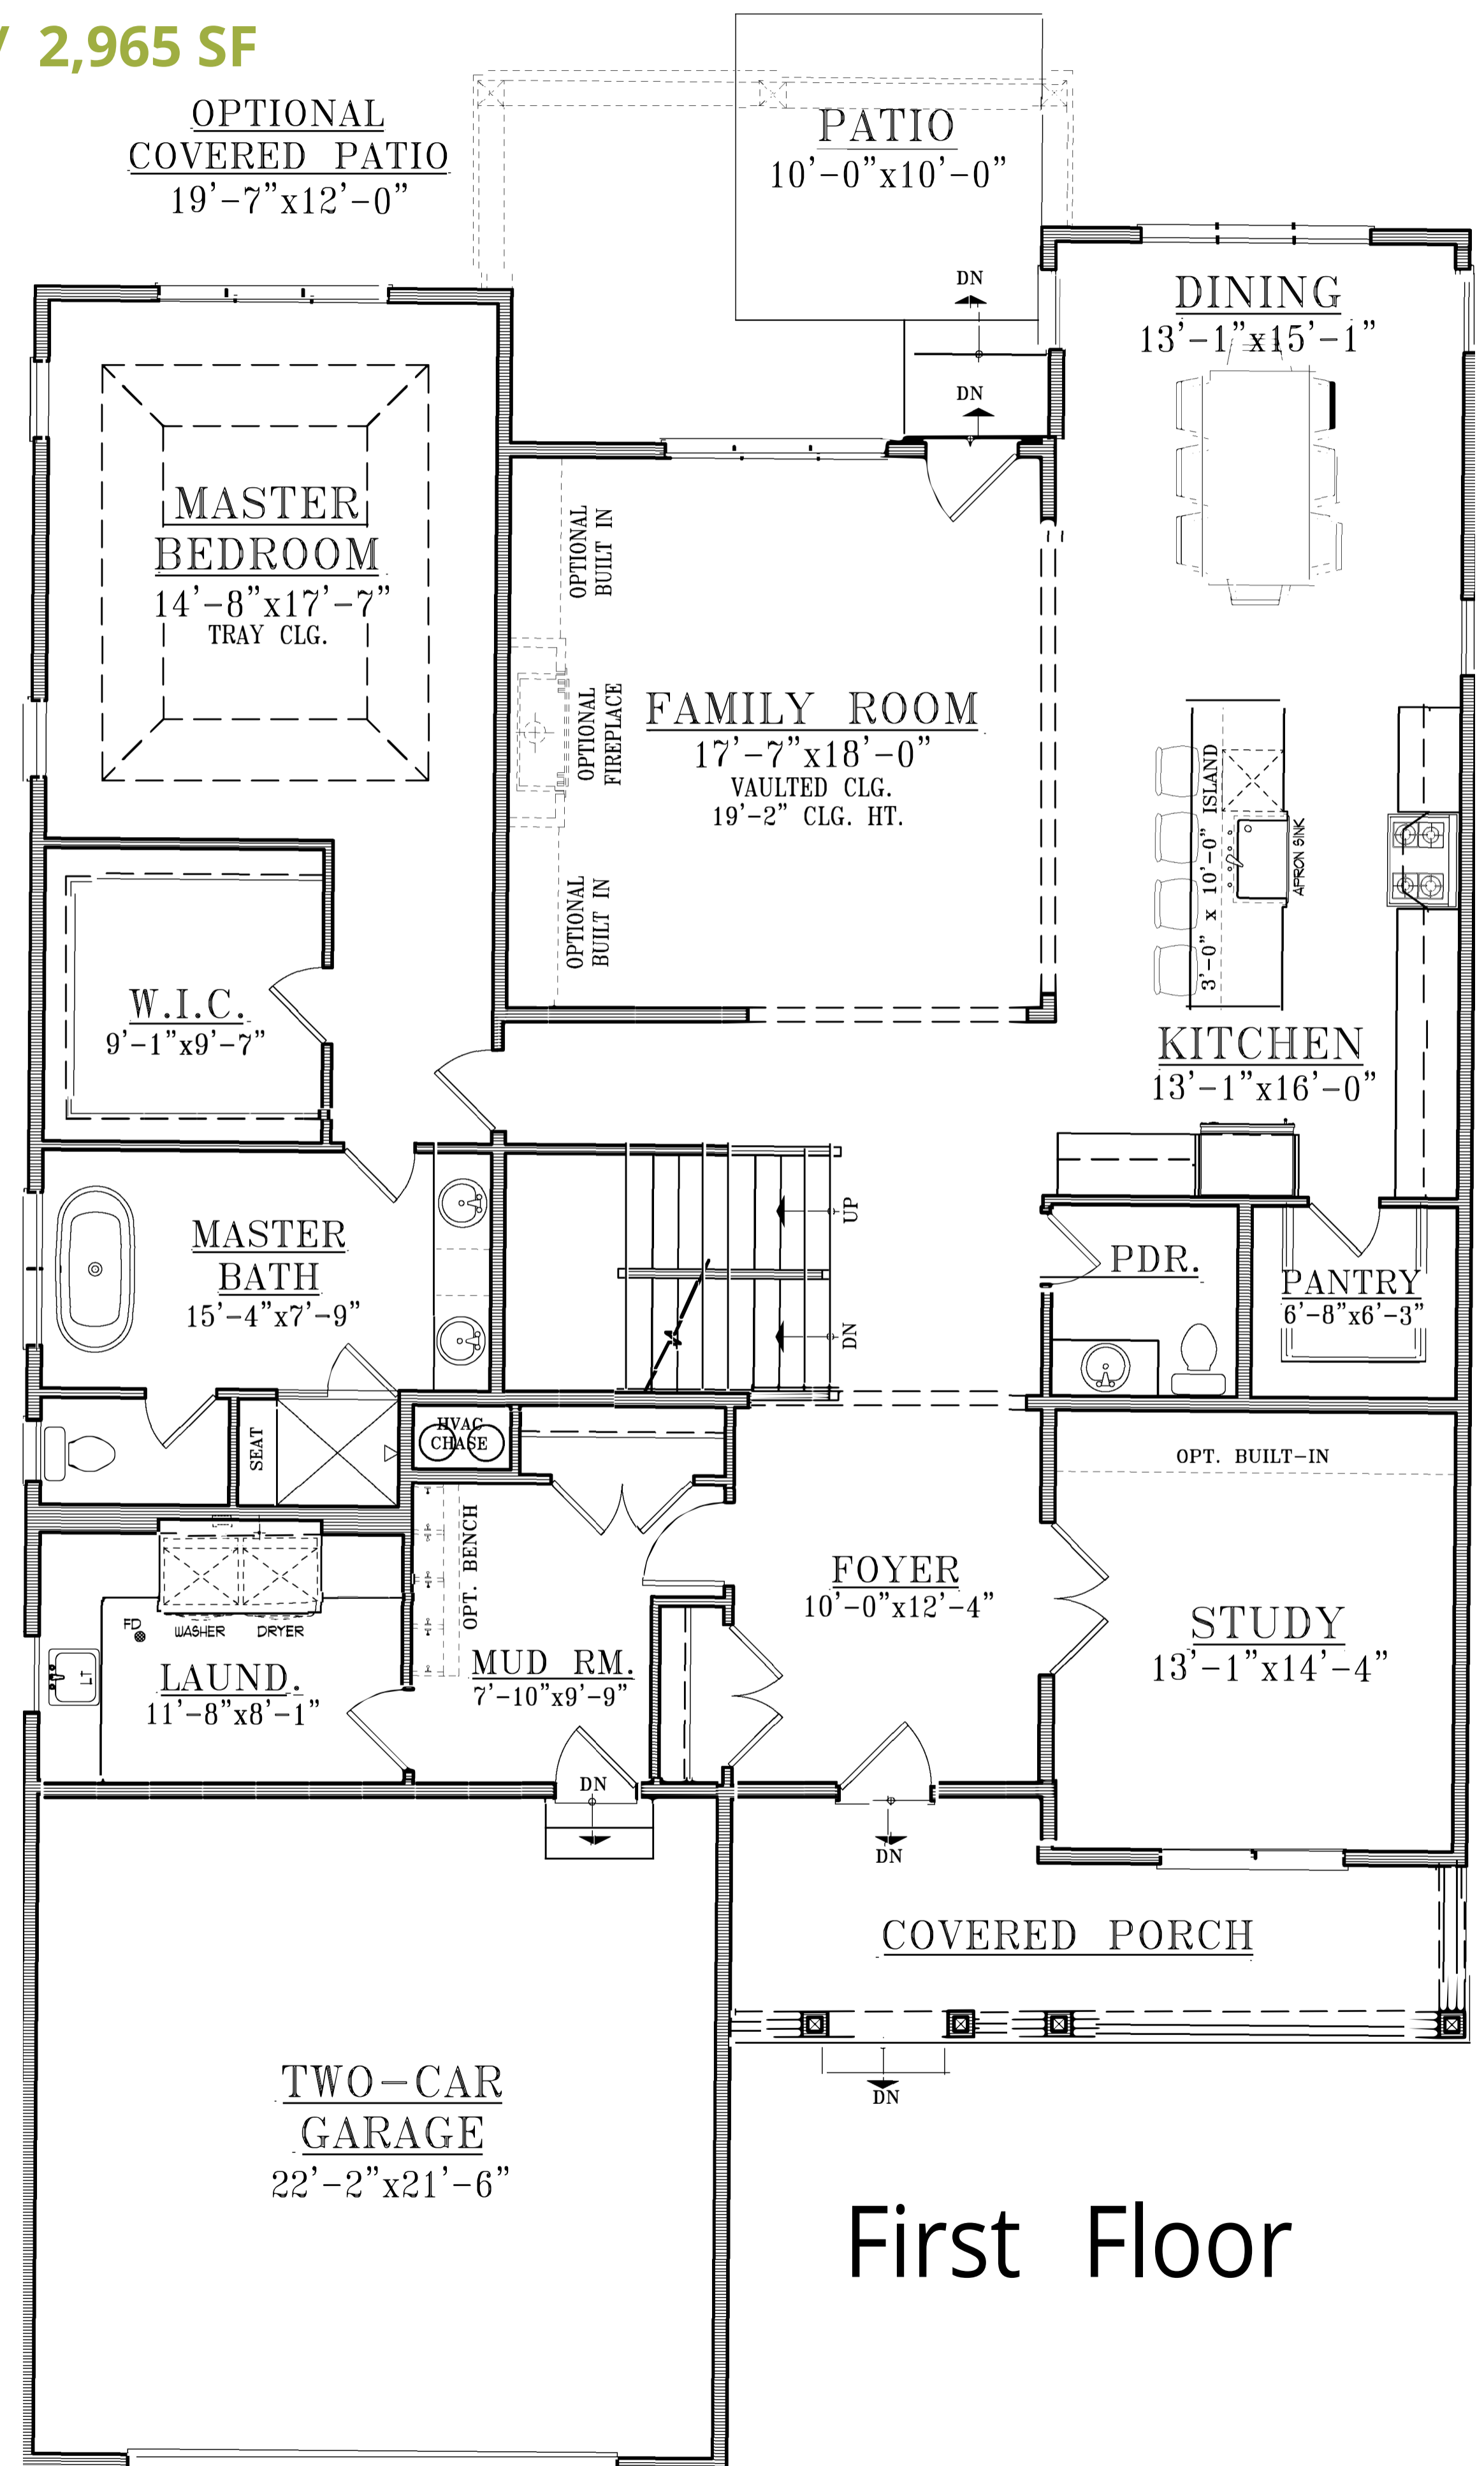

# ORCHID 'A C89@

3 BED / 2.5 BATH / 2,965 SF

Second Floor

Optional 2nd Floor 4th Bedroom\*  
(3,393 total Sf with option)

First Floor