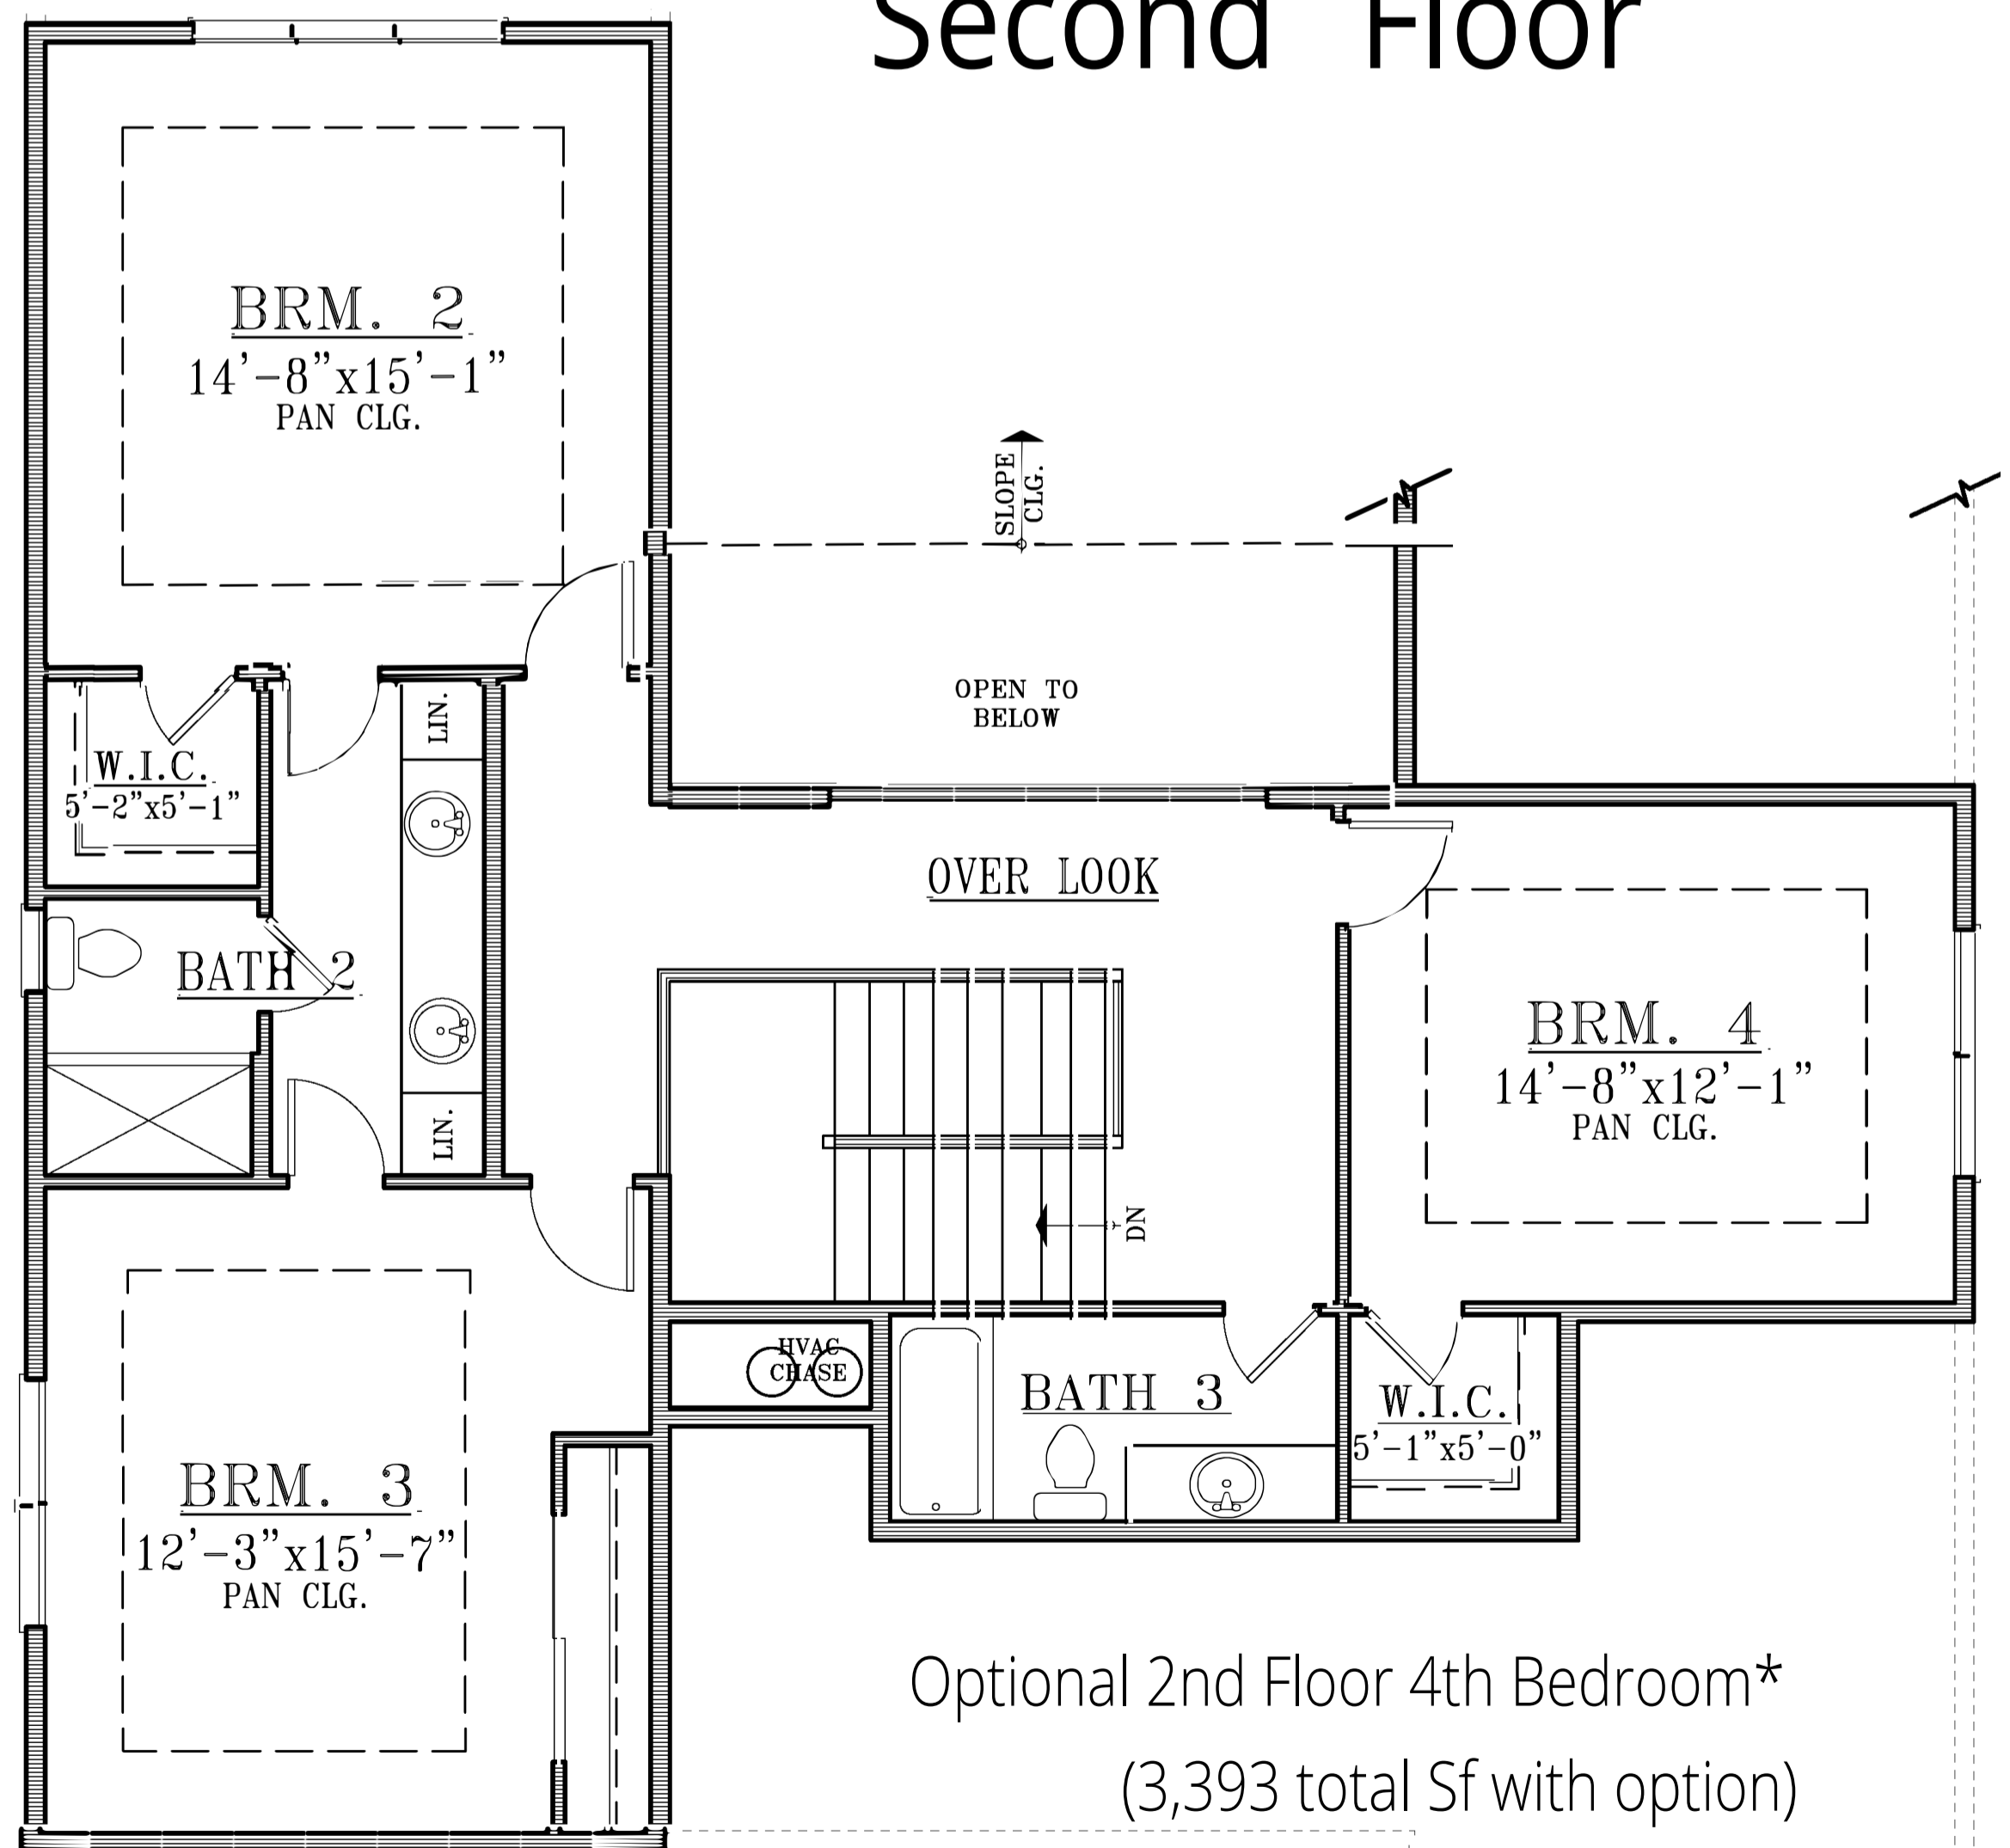

# ORCHID 'A C89@

3 BED / 2.5 BATH / 2,965 SF

Second Floor

Optional 2nd Floor 4th Bedroom\*  
(3,393 total Sf with option)

First Floor