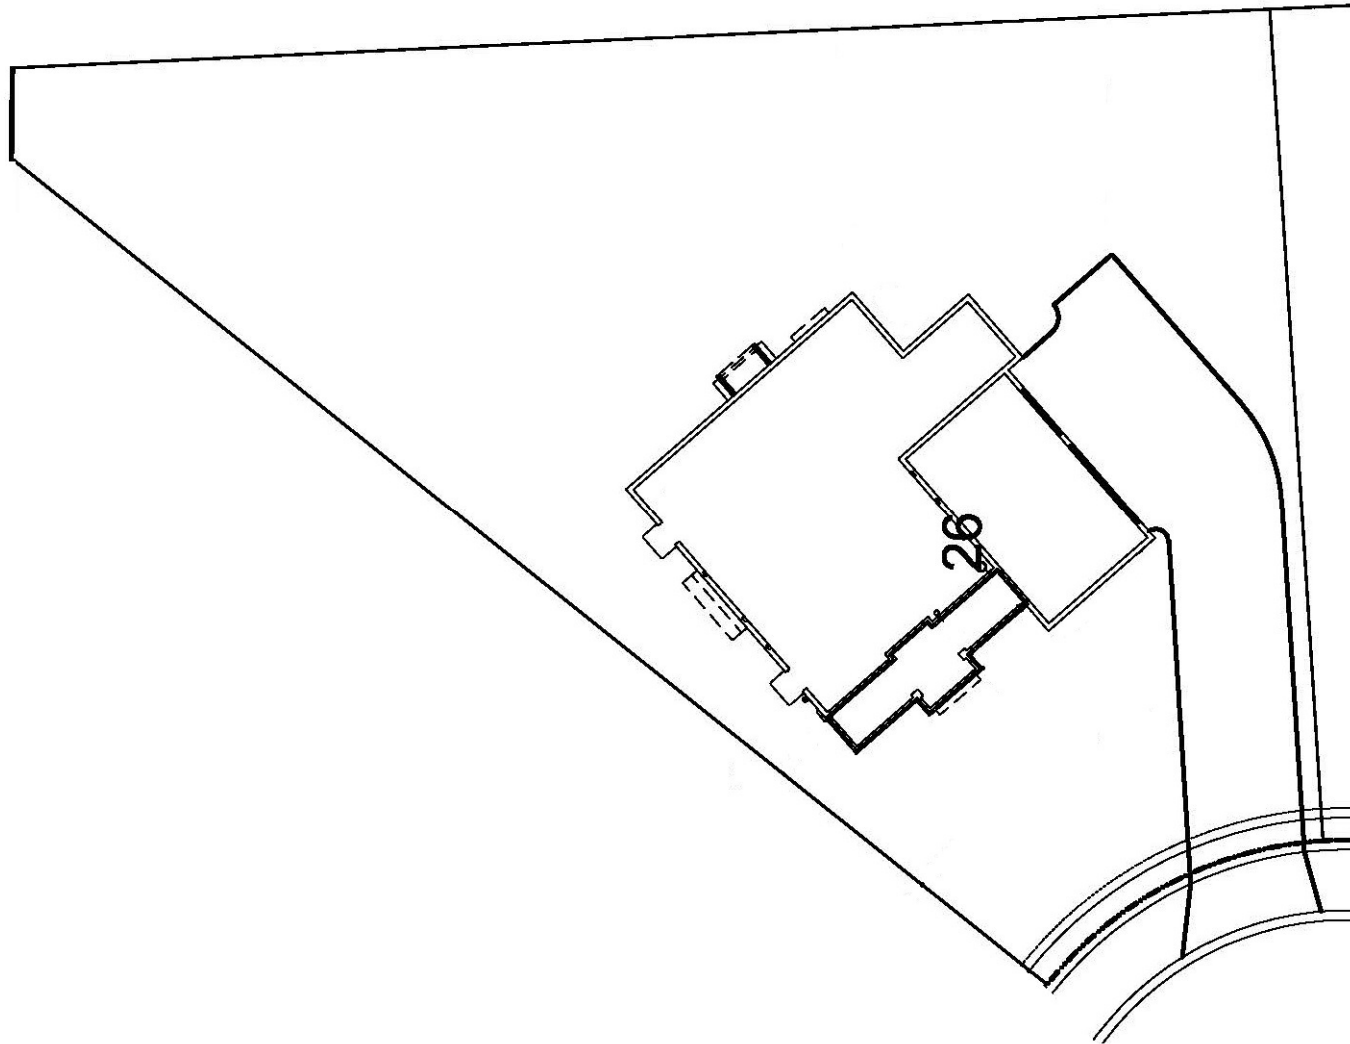

160 JOANNE WAY - SITE 26 4 bed, 4.5 bath 4,302 SF

FRONT ELEVATION

160 JOANNE WAY - SITE 26 4 bed, 4.5 bath 4,302 SF

FIRST FLOOR

160 JOANNE WAY - SITE 26 4 bed, 4.5 bath 4,302 SF

160 JOANNE WAY - SITE 26 4 bed, 4.5 bath 4,302 SF

SITE PLAN