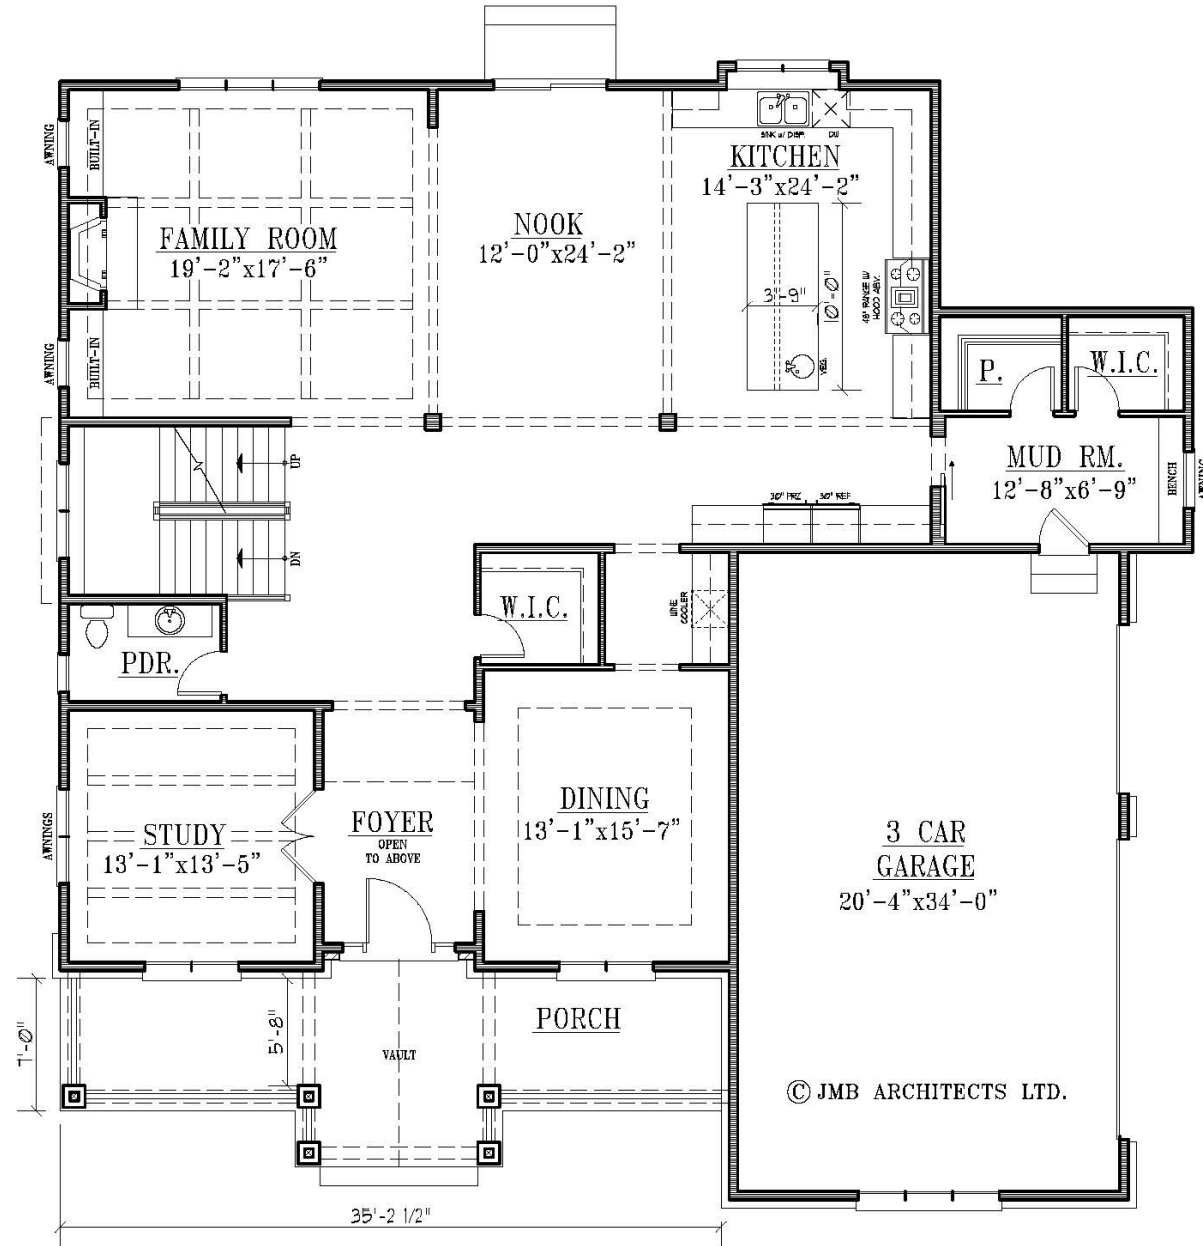

160 JOANNE WAY - SITE 26 4 bed, 4.5 bath 4,302 SF

FRONT ELEVATION

160 JOANNE WAY - SITE 26 4 bed, 4.5 bath 4,302 SF

FIRST FLOOR

160 JOANNE WAY - SITE 26 4 bed, 4.5 bath 4,302 SF

160 JOANNE WAY - SITE 26 4 bed, 4.5 bath 4,302 SF

SITE PLAN