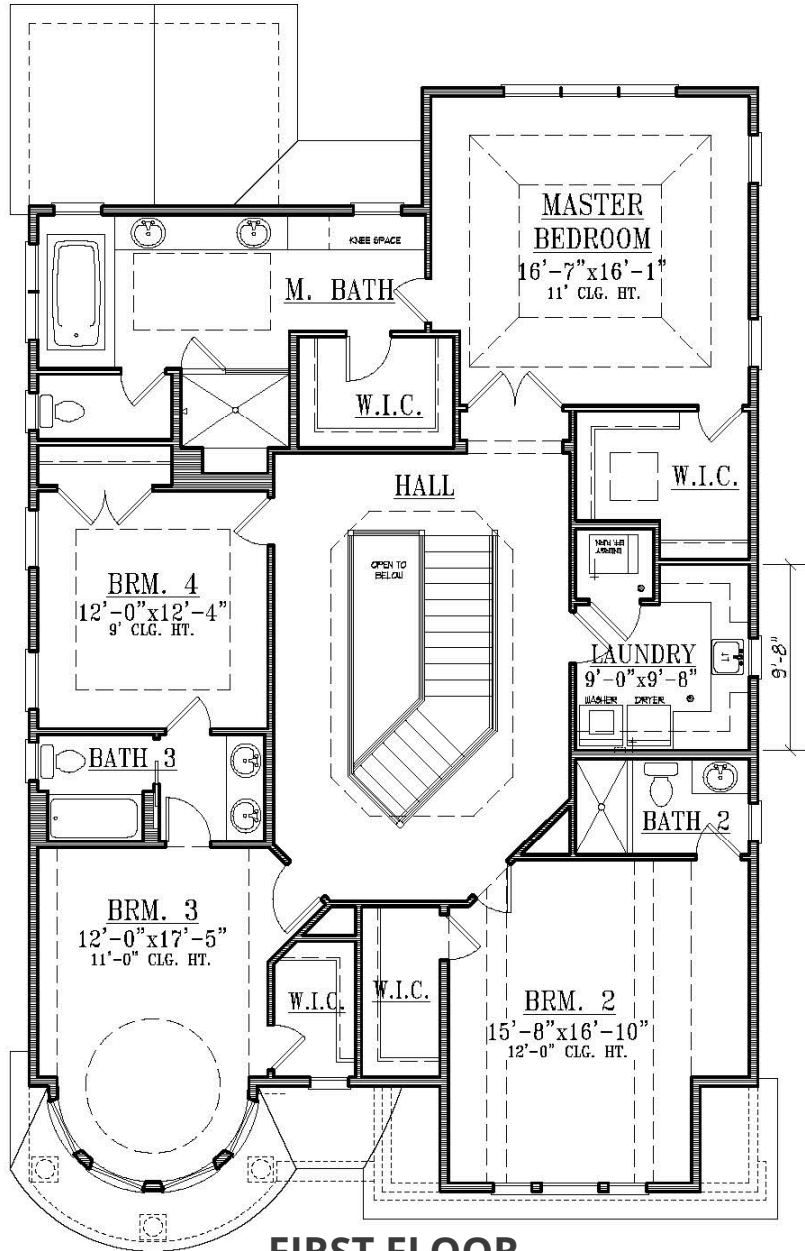

148 JOANNE WAY - SITE 23 4 bed, 3.5 bath 3,526 SF

FRONT ELEVATION

148 JOANNE WAY - SITE 23 4 bed, 3.5 bath 3,526 SF

NITTIDEVELOPMENT

(630) 318-6034

berteau@redfin.com

nittidevelopment.com