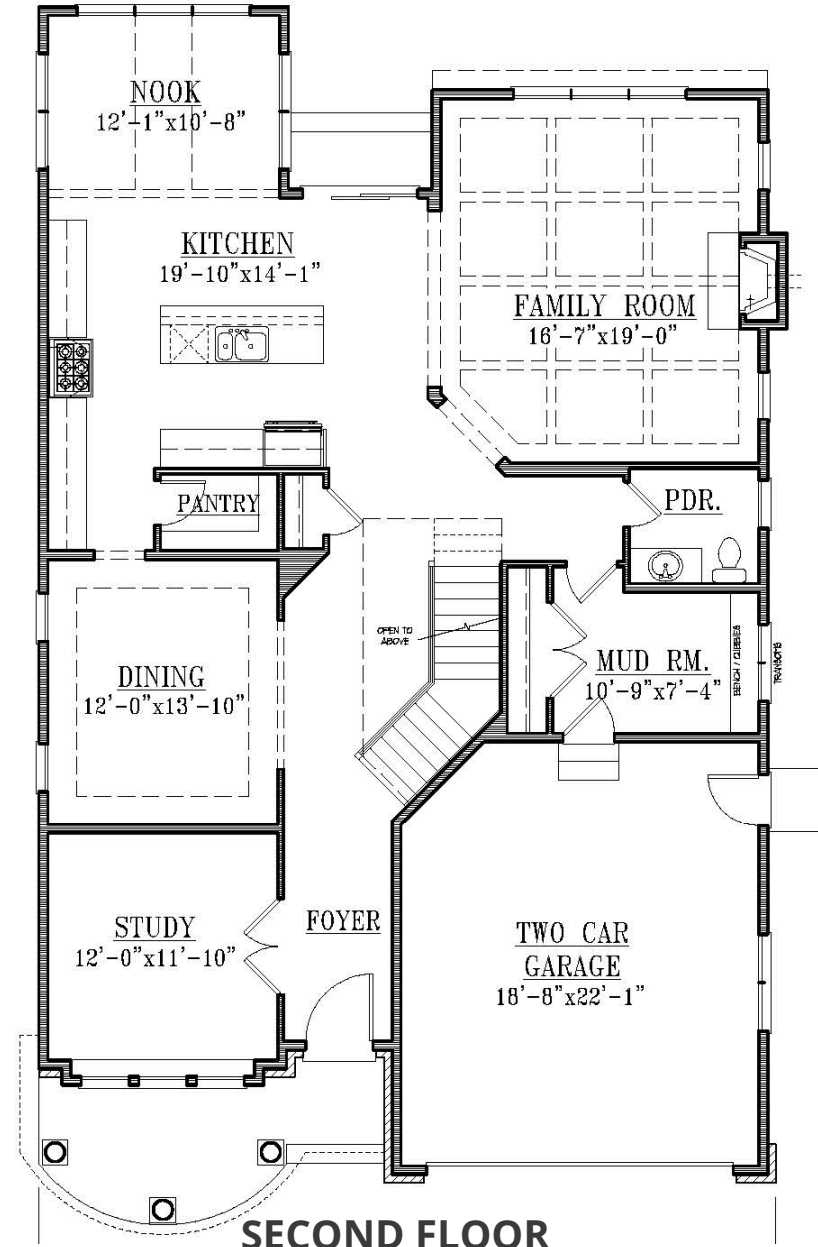

148 JOANNE WAY - SITE 23 4 bed, 3.5 bath 3,526 SF

FRONT ELEVATION

148 JOANNE WAY - SITE 23 4 bed, 3.5 bath 3,526 SF

NITTIDEVELOPMENT

(630) 318-6034

berteau@redfin.com

nittidevelopment.com