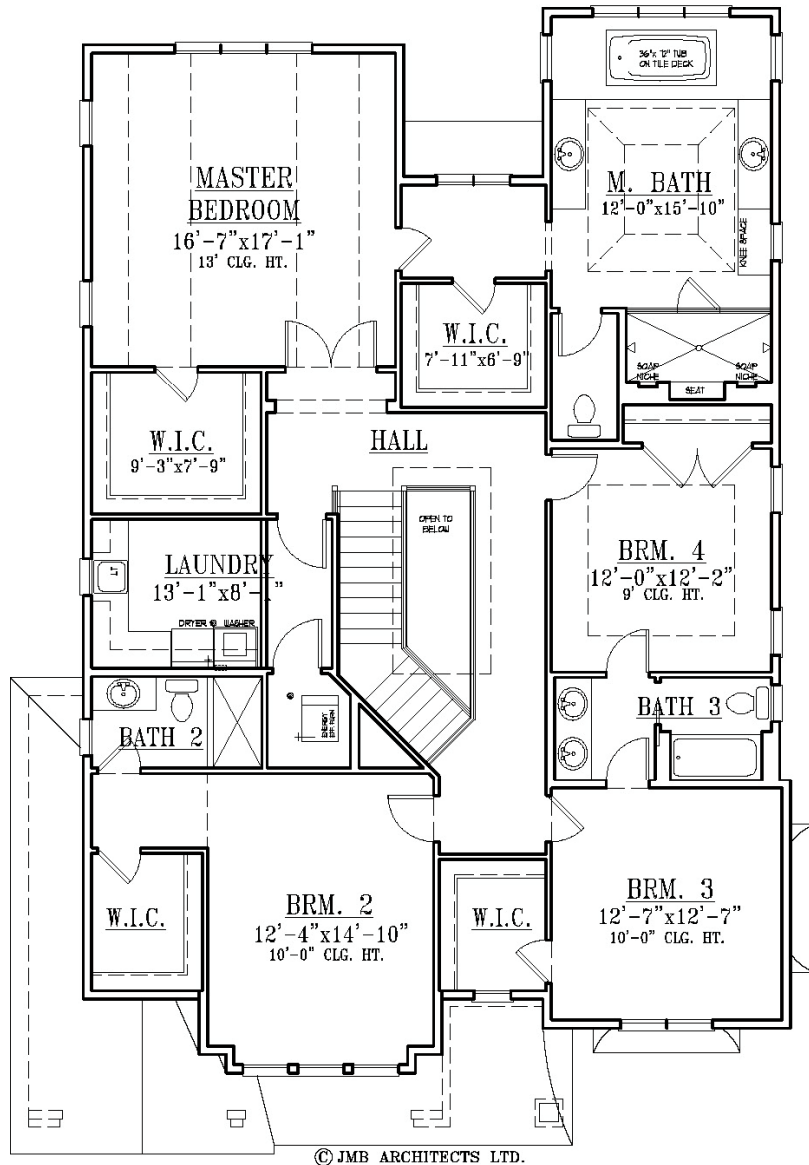

117 JOANNE WAY - SITE 41    4 bed, 3.5 bath    3,598 SF

FRONT ELEVATION

NITTIDEVELOPMENT

(630) 318-6034

berteau@redfin.com

nittidevelopment.com

117 JOANNE WAY - SITE 41 4 bed, 3.5 bath 3,598 SF

SECOND FLOOR