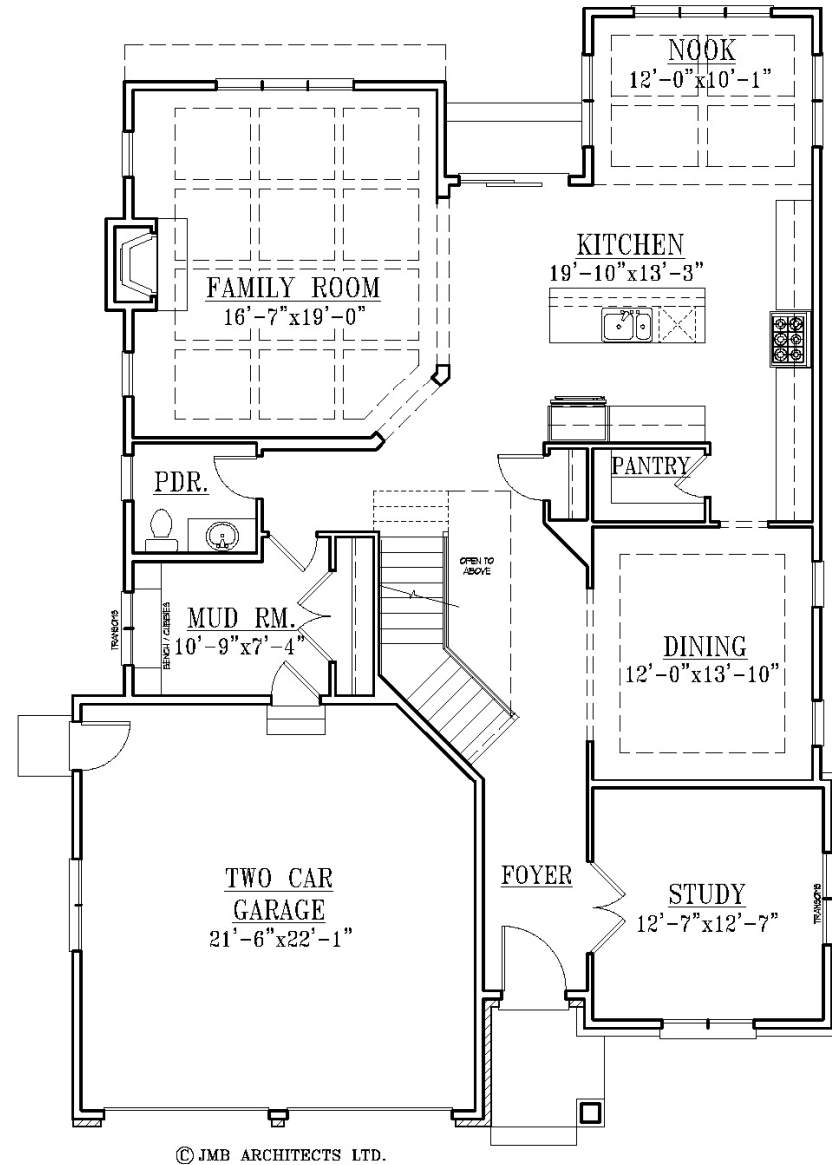

FIRST FLOOR

berteau@redfin.com

nittidevelopment.com